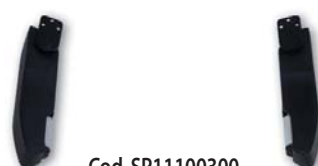

Cod. SP11100300

Coppia braccioli tipo lusso snodabili e regolabili in altezza, larghi 90 mm, per sedili gamma PERSONAL BINGO RELAX con codici 0020, 0030, 0060, 0080, 0090, 0110, 0130, 0150, 0170, 0190.

Couple of luxury adjustable armrests with height regulation, width 90 mm, for PERSONAL BINGO RELAX range with Ref. 0020, 0030, 0060, 0080, 0090, 0110, 0130, 0150, 0170, 0190.